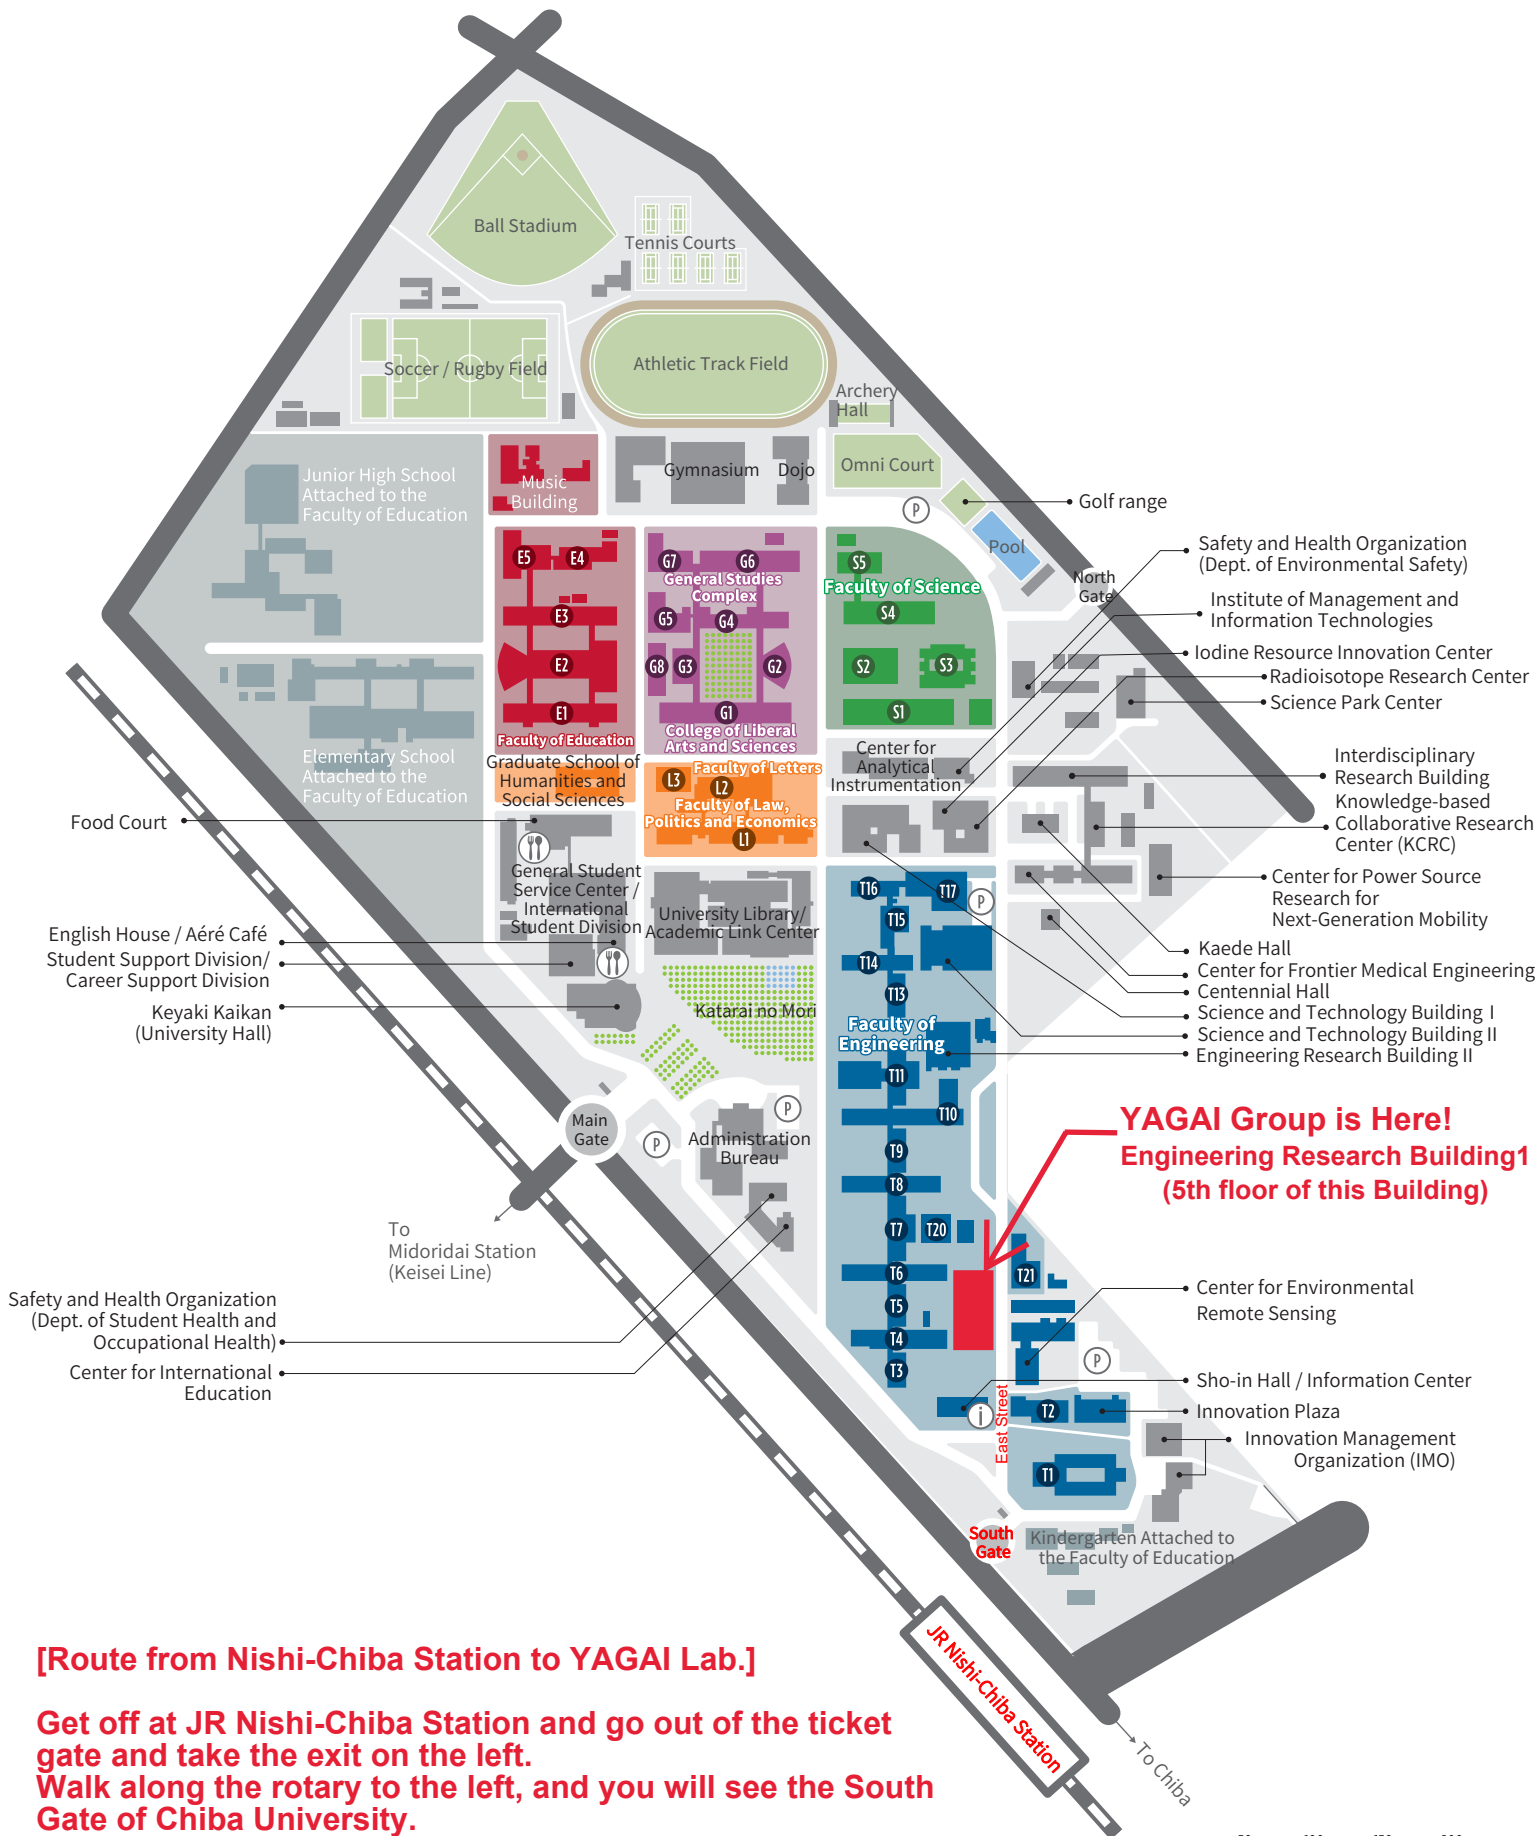

Nishi-Chiba Campus

About 380,958m²

1-33, Yayoicho, Inage-ku, Chiba-shi, Chiba, 263-8522 Japan
Tel: +81-(0)43-251-1111

[Route from Nishi-Chiba Station to YAGAI Lab.]

Get off at JR Nishi-Chiba Station and go out of the ticket gate and take the exit on the left.
Walk along the rotary to the left, and you will see the South Gate of Chiba University.
Enter the South Gate and walk north on East Street until you see a large building on your left.
That is the Engineering Research Building 1.
The Yagai Lab. is located on the 5th floor of the building.